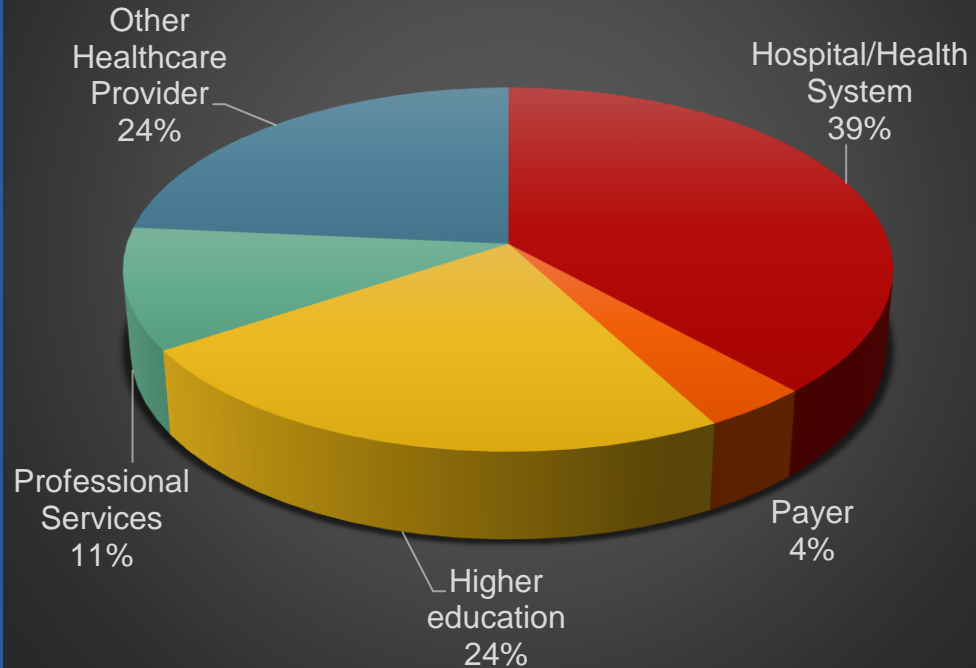

ATTENDEE PROFILE

Attendees by Organization Type