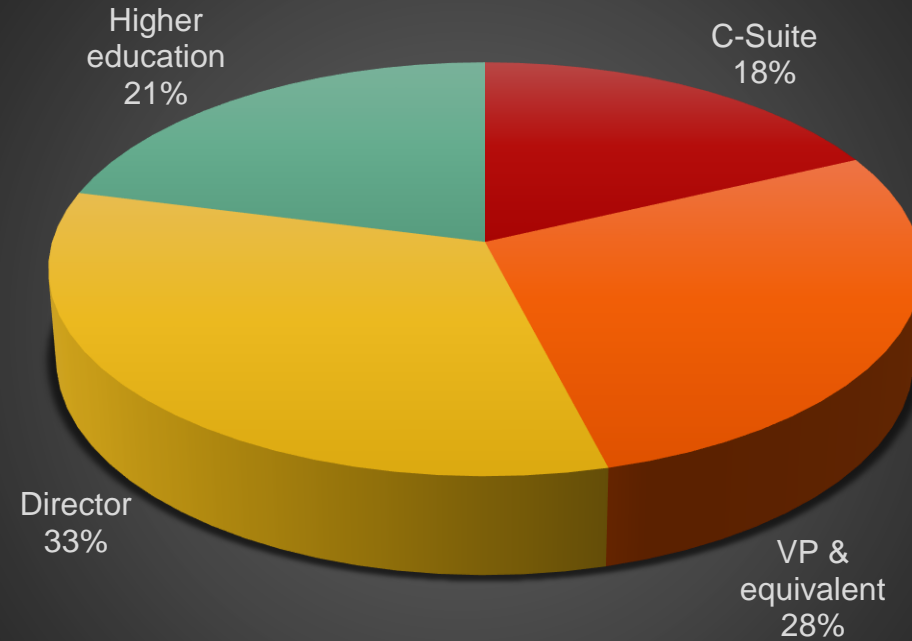

Attendees by role