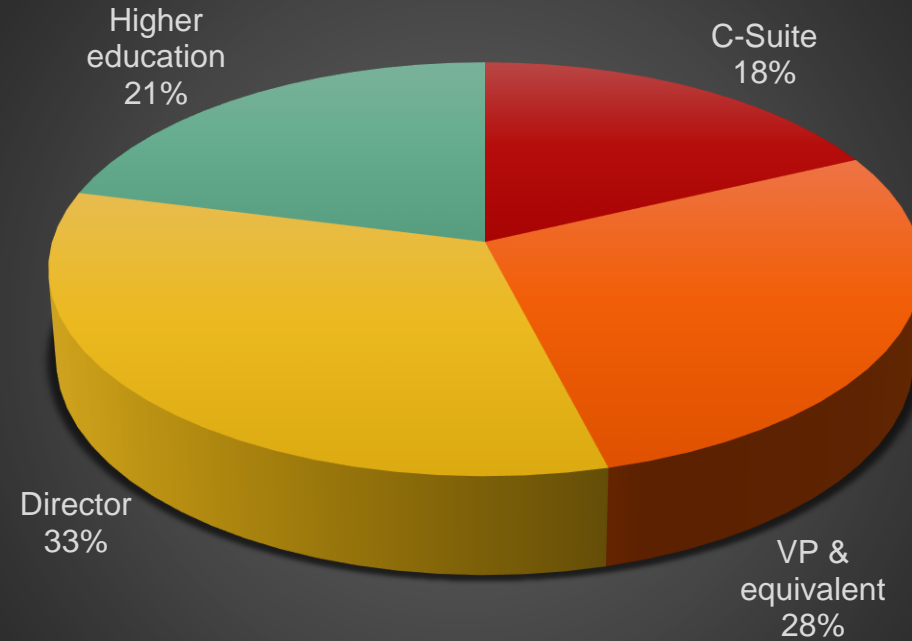

ABOUT US

*Healthcare Landscape is one of the largest healthcare
management conferences in South Texas.*

We pride ourselves in quality content

- Meet healthcare executives from Central & South Texas
- Listen to presentations by national & regional speakers
- Join over 200 colleagues in an interactive learning experience

ATTENDEE PROFILE

Attendees by Organization Type

Attendees by role

SPONSORSHIP OPPORTUNITIES

TITLE SPONSOR – (ONE SPOT) \$9,000

- 20 Complimentary Registrations
- 4 Reserved Tables in Front Row
- Sponsorship Host for CEO Breakfast
- Logo on Name Badges and Lanyards
- Year-long sponsor of ALL 2025 Chapter Events
- Prominent Logo Placement on HCL 2025 Website
- South Texas Chapter Website Presence for One Year
- Sponsor “Shout Out” on HCL Social Media and LinkedIn
- Access to Registration Directory
- All Submitted Student Resumes in Attendance
- Display of Company Signage Throughout Conference (Sponsor to provide signs)
- Promotional Table in Networking Area