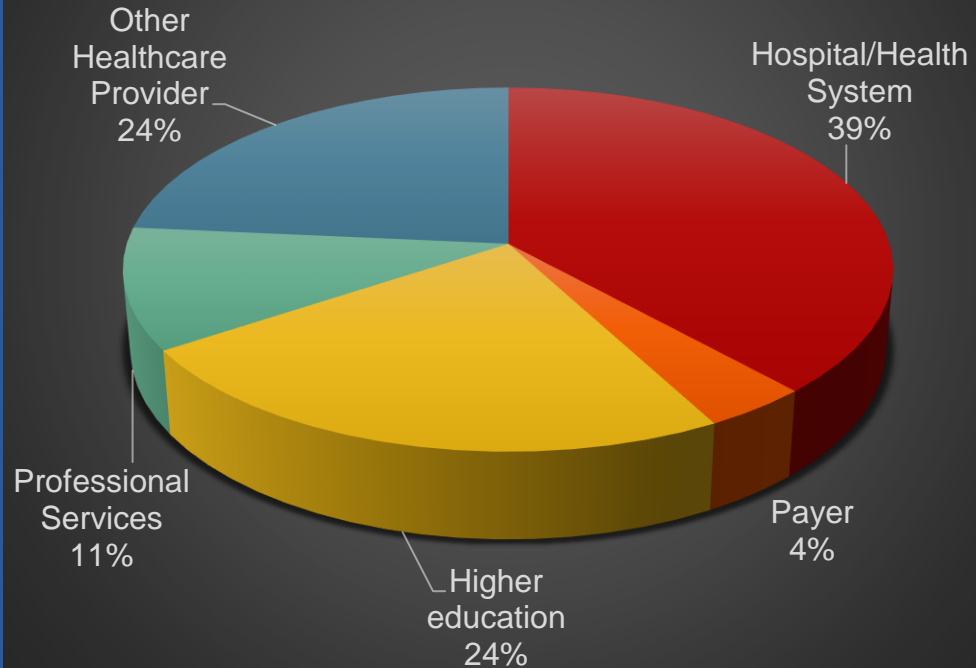

ATTENDEE PROFILE

Attendees by Organization Type